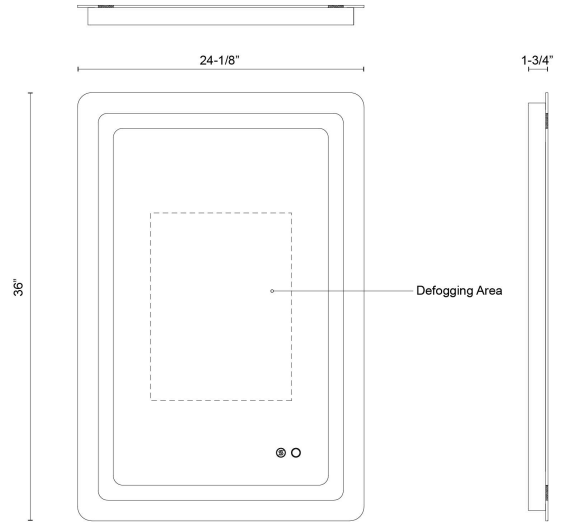

Seneca 24-in Vanity Mirror

Model	Color Temperature	Wattage	Voltage	Total Lumens	Delivered Lumens	Dimmer Support (Optional, Not Included)
VM31124-5CCT VM31124-5CCT	5CCT,2700K,3000K,3500K,4000K,5000K	46W	120V	1700lm	500lm*	

SPECIFICATION DETAILS

Fixture Dimensions	W24-1/8" x H36" x E1-3/4"
Location	Damp
Dimming Range	100% - 10%
Glass Details	Frosted Glass
Illumination Direction	Front
Light Source/Life	LED (50,000 hours) 90CRI
Material	Steel, Aluminum, Glass
Mounting Direction	Wall Mount Horizontal or Vertical
Height from Center	18"
Compliance	ADA Certified: Yes UL Certified: Yes