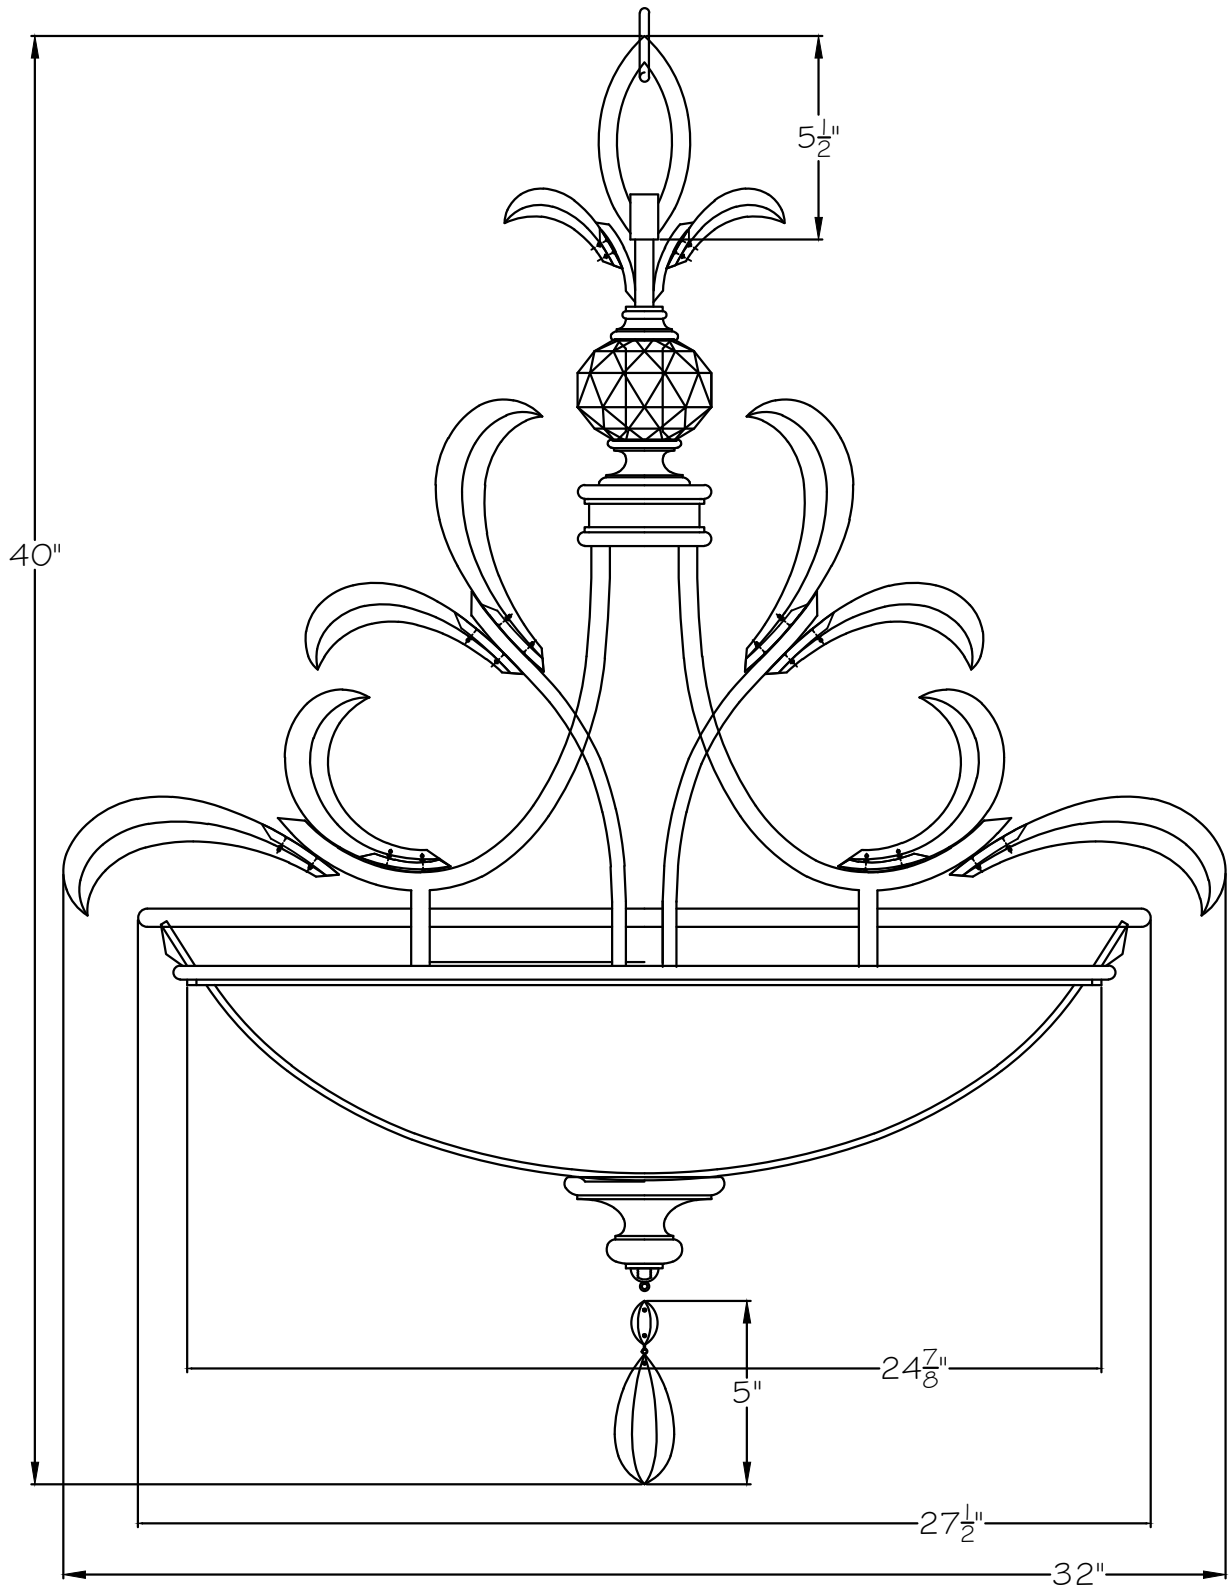

CUSTOMER REFERENCE DRAWING

STYLE CONFIGURATIONS:

-ST SILVER

761740 GOLD

-SF4 SILVER

-SF3 GOLD

This drawing, specifications and the product depicted are the exclusive property of Fine Art Handcrafted Lighting®. In compliance with US copyright and patent requirements, notice is hereby given that this document and the product depicted shall not be copied, altered or used in any manner without the expressed written consent of Fine Art Handcrafted Lighting®.